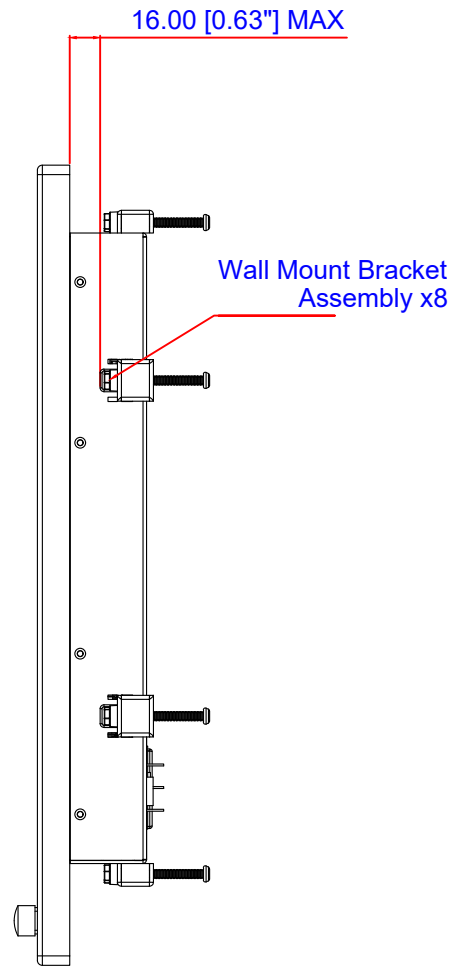

1 - 7550 Highway 27
 Woodbridge, Ontario, L4H 0S2
 Canada
 Ph: +1 (888) 783-2584 [+1 (905) 264-9000]
<https://www.stealth.com>

Drawing #	DWG-5161	Scale	1:6
Revision:	00	Units	mm [in]
Model:	SAW-2400W-PCT	Cage	3AQ66
Title:	Dimensional and Cutout Drawing	Page	1 of 2

Side View

Rear View

1 - 7550 Highway 27
 Woodbridge, Ontario, L4H 0S2
 Canada
 Ph: +1 (888) 783-2584 [+1 (905) 264-9000]
<https://www.stealth.com>

Drawing #	DWG-5161	Scale	1:4
Revision:	00	Units	mm [in]
Model:	SAW-2400W-PCT	Cage	3AQ66
Title:	Dimensional and Cutout Drawing	Page	2 of 2